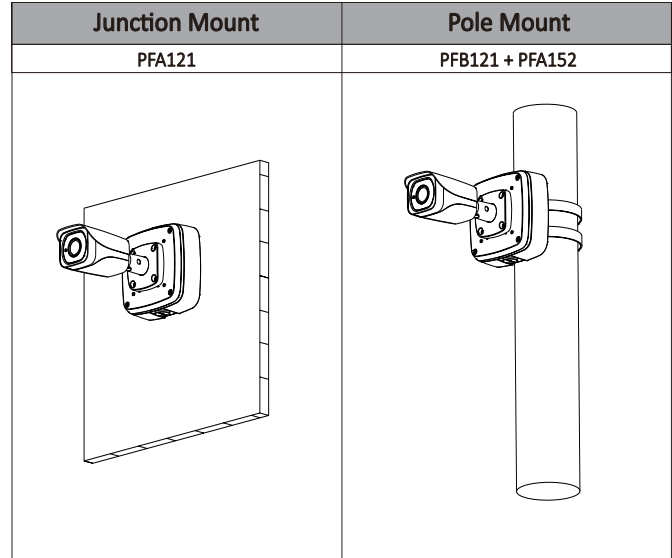

Construction

Casing	Metal
Dimensions	273.2mm×95.0mm×96.4mm (10.76"×3.74"×3.79")
Net Weight	1.07Kg (2.36lb)
Gross Weight	1.4Kg (3.09lb)

Ordering Information

Type	Part Number	Description
2MP camera	IPC-HFW5231EP-Z12	2MP IR Bullet Network Camera,WDR,PAL
	IPC-HFW5231EN-Z12	2MP IR Bullet Network Camera,WDR,NTSC
	IPC-HFW5231EP-Z12	2MP IR Bullet Network Camera,WDR,PAL
	IPC-HFW5231EN-Z12	2MP IR Bullet Network Camera,WDR,NTSC
Accessories (optional)	PFA121	Junction box
	PFA152	Pole Mount

Accessories

Optional:

PFA121
Junction box

PFA152
Pole Mount

Dimensions (mm/inch)